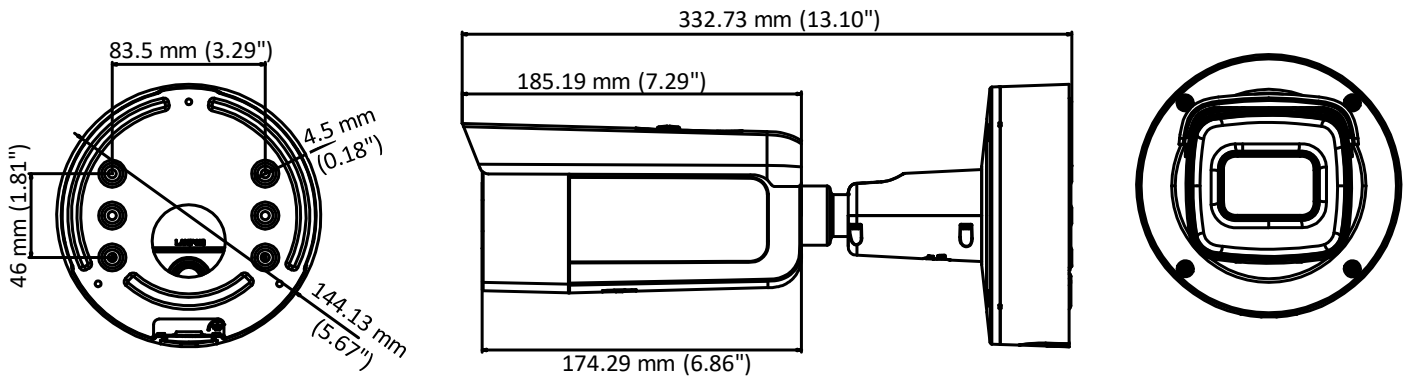

Available Model:

DS-2CD2625FWD-IZS

Dimensions